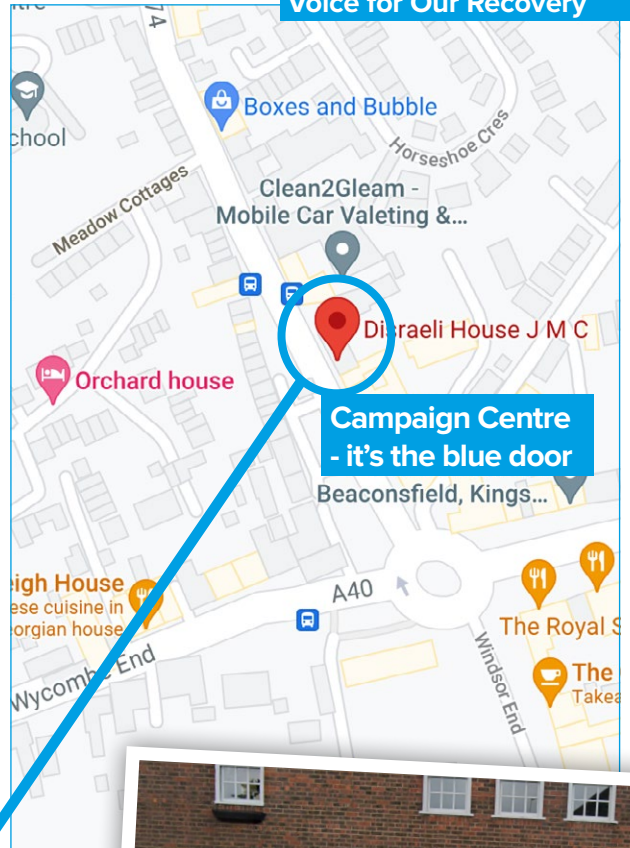

Chesham and Amersham By-Election

Come and help us...

Peter Fleet – The Strong Local
Voice for Our Recovery

BEACONSFIELD CAMPAIGN CENTRE

MON-SAT: 10AM-6.30PM | SUN: 10AM-2PM

**Disraeli House, 12 Aylesbury
End, Beaconsfield, HP9 1LW**

CONTACT: James Watts

james.watts@beaconsfieldconservatives.co.uk
07717 035785

BY CAR: M40 MOTORWAY, JUNCTION 2

From the motorway follow signs for Beaconsfield along the A355 then turn left at 1st roundabout onto the A40. At next roundabout go straight, then right at next roundabout - the office is on the right with parking on street nearby. This office is not suitable for arrival by public transport.

**Campaign Centre
- it's the blue door**

**Please
note
Beaconsfield
isn't suitable for
travel by public
transport.**

Map data ©2021 Google. Contains Ordnance Survey data ©Crown copyright and database right 2021