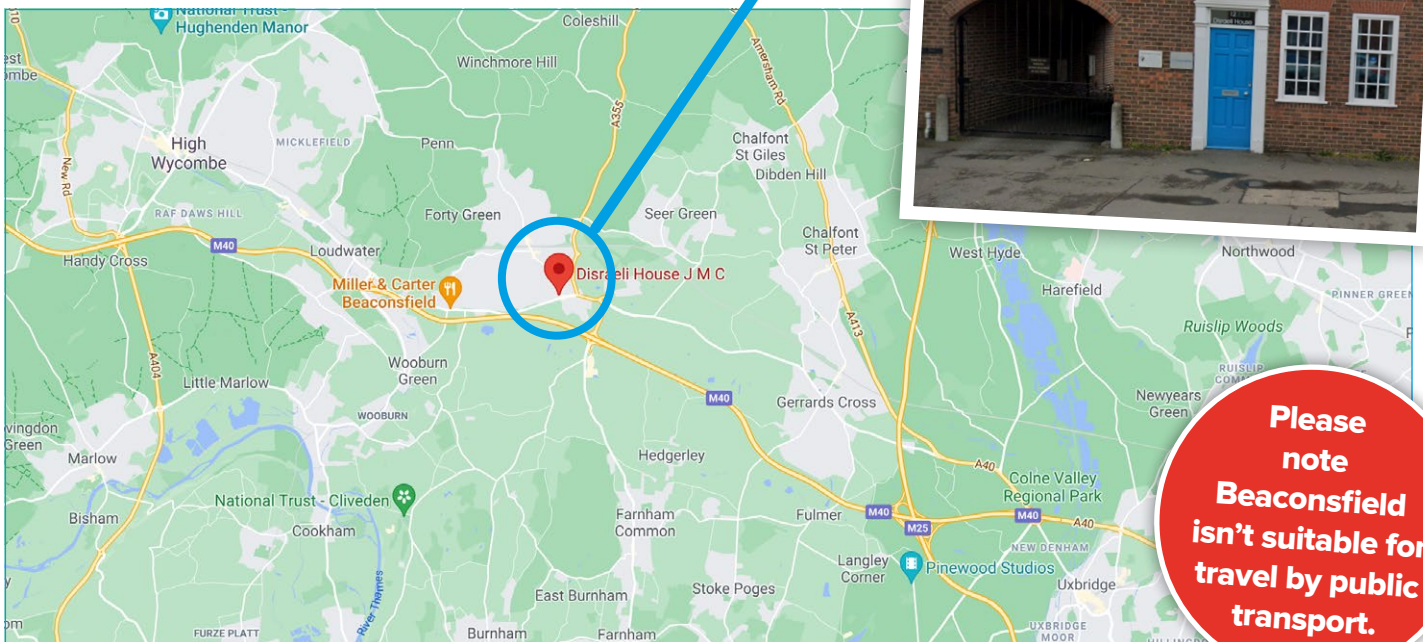

CONTACT: James Watts

james.watts@beaconsfieldconservatives.co.uk
07717 035785

BY CAR: M40 MOTORWAY, JUNCTION 2

From the motorway follow signs for Beaconsfield along the A355 then turn left at 1st roundabout onto the A40. At next roundabout go straight, then right at next roundabout - the office is on the right with parking on street nearby. This office is not suitable for arrival by public transport.

**Campaign Centre
- it's the blue door**

**Please
note
Beaconsfield
isn't suitable for
travel by public
transport.**

Map data ©2021 Google. Contains Ordnance Survey data ©Crown copyright and database right 2021